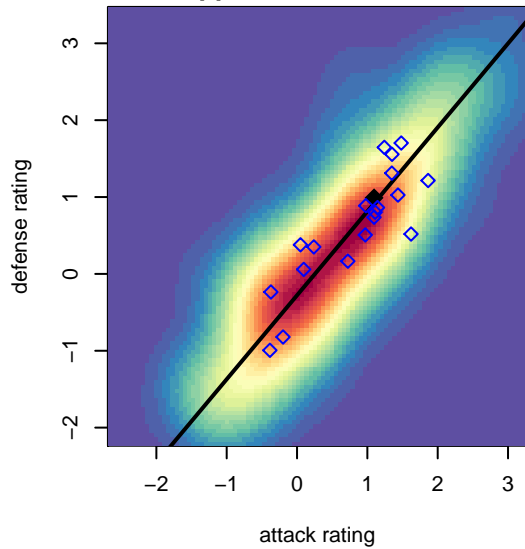

PacNW Blue G05

Pacific Northwest SC
 Tukwila, WA
 G05 total strength=1101
 attack=2.99 defense=2.69
 fall league = RCL G05 Div 3

alt names used:
 PACNW G05 Blue
 PacNW G05 Blue B
 PACNW SOCCER PACNW G05 BLUE TEAM ('
 PACNW SOCCER PACNW G05 BLUE TEAM ('
 PacNW G05 Blue B
 PacNW G05 Blue B

**attack and defense variance (black dot)
relative to other teams
and top 10 in region**

**attack and defense rating
relative to others at age
and all opponents in last 13 months**

Performance relative to 13 month average