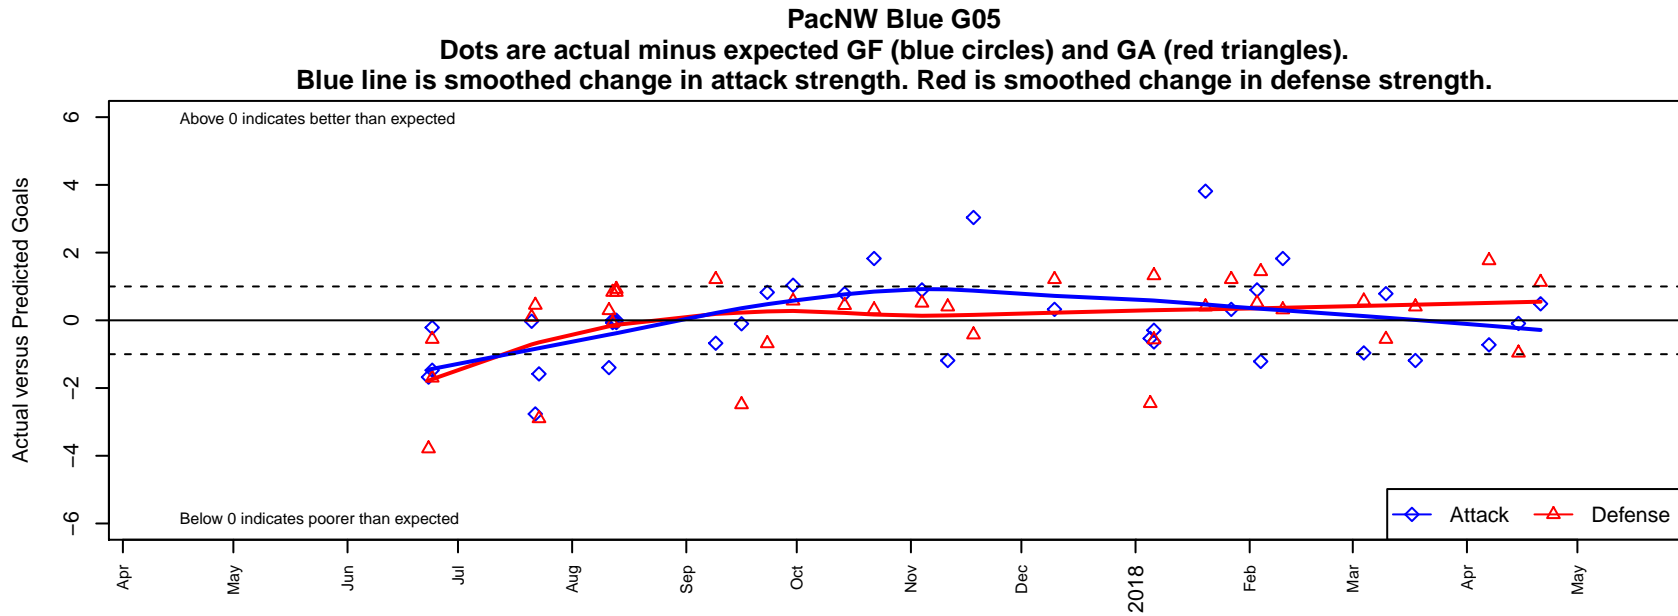

PacNW Blue G05

Pacific Northwest SC
 Tukwila, WA
 G05 total strength=1101
 attack=2.99 defense=2.69
 fall league = RCL G05 Div 3

alt names used:
 PACNW G05 Blue
 PacNW G05 Blue B
 PACNW SOCCER PACNW G05 BLUE TEAM ('
 PACNW SOCCER PACNW G05 BLUE TEAM ('
 PacNW G05 Blue B
 PacNW G05 Blue B

**attack and defense variance (black dot)
relative to other teams
and top 10 in region**

**attack and defense rating
relative to others at age
and all opponents in last 13 months**

Performance relative to 13 month average