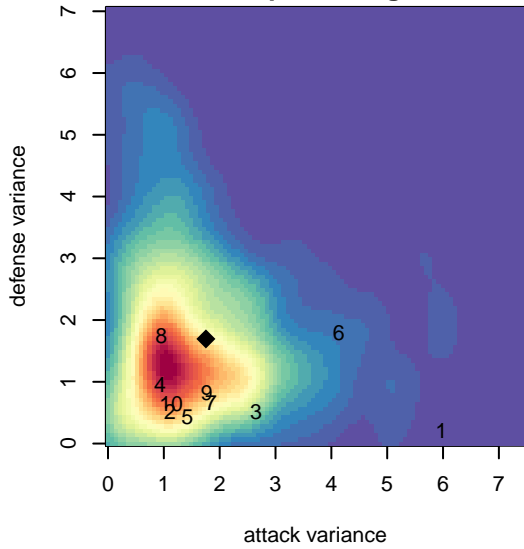

PacNW Blue G05

Pacific Northwest SC
 Tukwila, WA
 G05 total strength=1101
 attack=2.99 defense=2.69
 fall league = RCL G05 Div 3

alt names used:
 PACNW G05 Blue
 PacNW G05 Blue B
 PACNW SOCCER PACNW G05 BLUE TEAM ('
 PACNW SOCCER PACNW G05 BLUE TEAM ('
 PacNW G05 Blue B
 PacNW G05 Blue B

**attack and defense variance (black dot)
relative to other teams
and top 10 in region**

**attack and defense rating
relative to others at age
and all opponents in last 13 months**

Performance relative to 13 month average