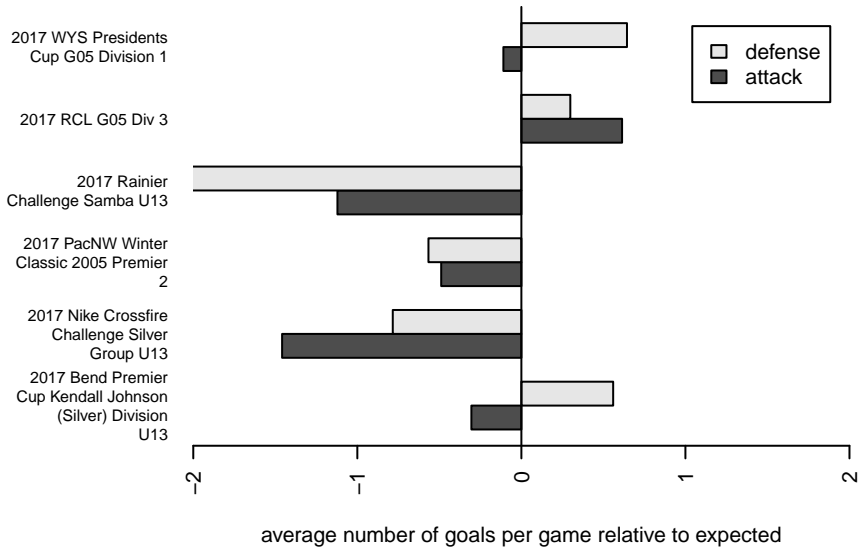

PacNW Blue G05

Pacific Northwest SC
 Tukwila, WA
 G05 total strength=1101
 attack=2.99 defense=2.69
 fall league = RCL G05 Div 3

alt names used:
 PACNW G05 Blue
 PacNW G05 Blue B
 PACNW SOCCER PACNW G05 BLUE TEAM ('
 PACNW SOCCER PACNW G05 BLUE TEAM ('
 PacNW G05 Blue B
 PacNW G05 Blue B

Venues played:
 2017 Rainier Challenge Samba U13
 2017 Nike Crossfire Challenge Silver Group U1
 2017 Bend Premier Cup Kendall Johnson (Silve
 2017 RCL G05 Div 3
 2017 PacNW Winter Classic 2005 Premier 2
 2017 WYS Presidents Cup G05 Division 1

**attack and defense variance (black dot)
relative to other teams
and top 10 in region**

**attack and defense rating
relative to others at age
and all opponents in last 13 months**

Performance relative to 13 month average