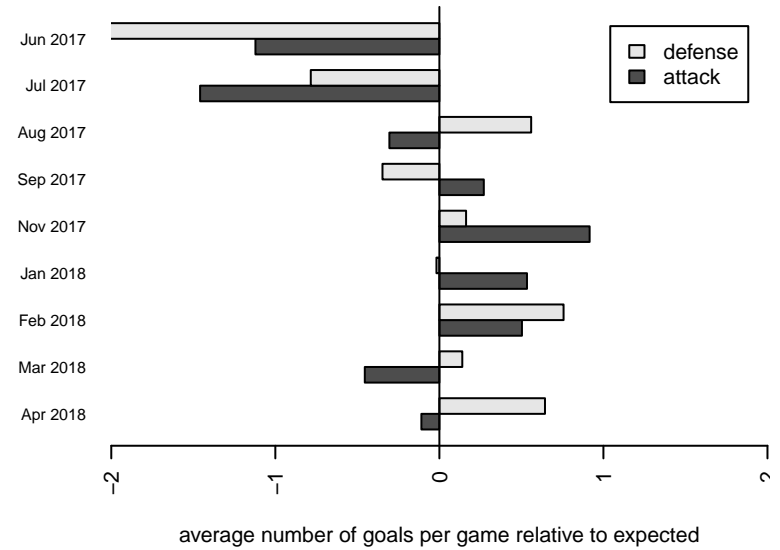

Performance relative to 13 month average