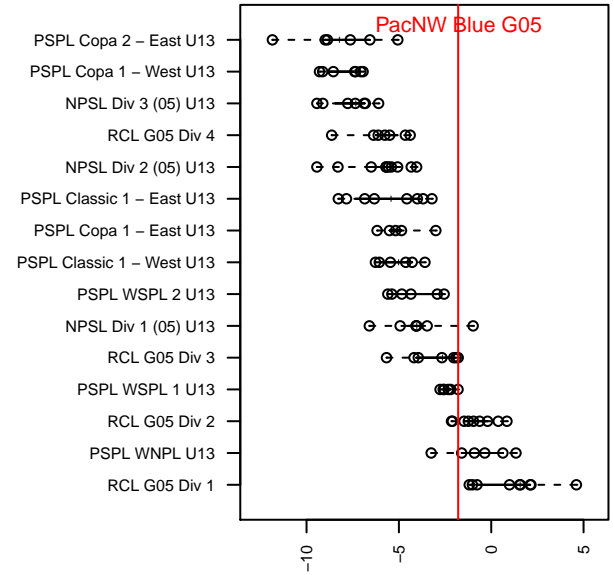

PacNW Blue G05

Pacific Northwest SC
 Tukwila, WA
 G05 total strength=1101
 attack=2.99 defense=2.69
 fall league = RCL G05 Div 3

alt names used:
 PACNW G05 Blue
 PacNW G05 Blue B
 PACNW SOCCER PACNW G05 BLUE TEAM ('
 PACNW SOCCER PACNW G05 BLUE TEAM ('
 PacNW G05 Blue B
 PacNW G05 Blue B

**attack and defense variance (black dot)
relative to other teams
and top 10 in region**

**attack and defense rating
relative to others at age
and all opponents in last 13 months**

Performance relative to 13 month average